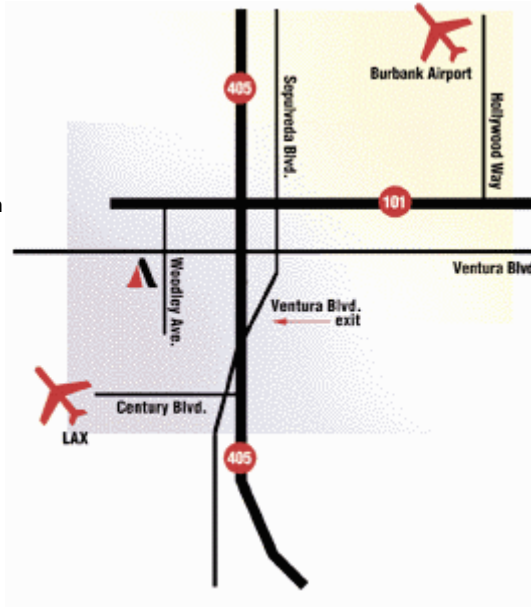

ADEPT CONSUMER TESTING

Encino

From the Los Angeles International Airport (LAX):

Take Century Blvd. To San Diego Freeway (405 North). Follow the directions below for "From South".

From South (Santa Monica, LAX, South Bay):

Take the San Diego Freeway (405 North) to the Ventura Boulevard exit (Before Ventura Freeway). Turn left at the traffic light onto Sepulveda Blvd. Continue to the traffic signal at Ventura Blvd. Turn left onto Ventura Blvd. and go about one mile to Woodley Ave. Turn left onto Woodley Ave. Our parking lot is the 1st driveway on your right. Take the building elevators to the 2nd floor - Suite 200.

From East (Universal City, Burbank, Pasadena):

Take Ventura Freeway (101/134 West) to the Sepulveda Blvd. exit (or take Burbank Blvd. to Sepulveda Blvd.). Turn left onto Sepulveda Blvd. Go to Ventura Blvd. and turn right. Take Ventura Blvd. about one mile to Woodley Ave. Turn left onto Woodley Ave. Our parking lot is the 1st driveway on your right. Take the building elevators to the 2nd floor - Suite 200.

From North (Northridge, Santa Clarita):

Take the San Diego Freeway (405 South) past the 101/Ventura Freeway Interchange. Take the first exit past the Interchange - Valley Vista/Sepulveda Blvd. At the stop sign turn left and take an immediate left at the traffic signal onto Sepulveda Blvd. Continue to the traffic signal at Ventura Blvd. Turn left onto Ventura Blvd. and go about one mile to Woodley Ave. Turn left onto Woodley Ave. Our parking lot is the 1st driveway on your right. Take the building elevators to the 2nd floor - Suite 200.